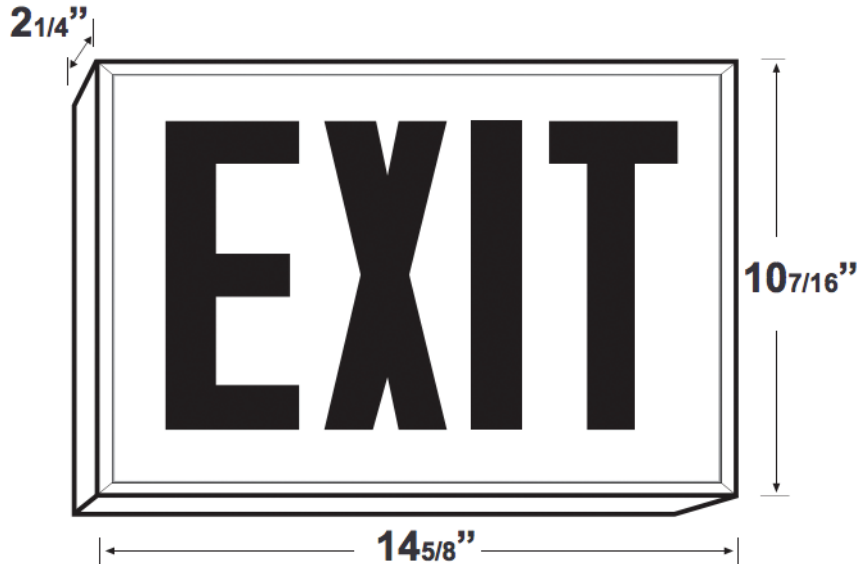

NYEXIT™

New York City Approved
Exit Sign

Product Dimensions & Details

Weight: 8 lbs. (3.63kg)

Ordering Information

Example: NYEXIT-EM-R8-U-WH

Series

NYEXIT= NYEXIT™ New York City Approved
Exit Sign

Operation

AC = AC Only
EM = Battery Backup

Legend

R8 = Red 8 Inch New York City Letters

Face Count

U = Universal Faces

Housing/Frame Color

WH = White
BK = Black

Power Consumption

Power Input: 120/277 VAC

Operation	Max Watts
Battery Backup	5.0/5.0

The Exit Store LLC
303 W Lancaster Ave #138
Wayne, PA 19087
Toll Free: 844-438-3948 [844-GET-EXIT]
Tel: 484-913-1916
Fax: 484-913-1919
sales@theexitstore.com

www.theexitstore.com